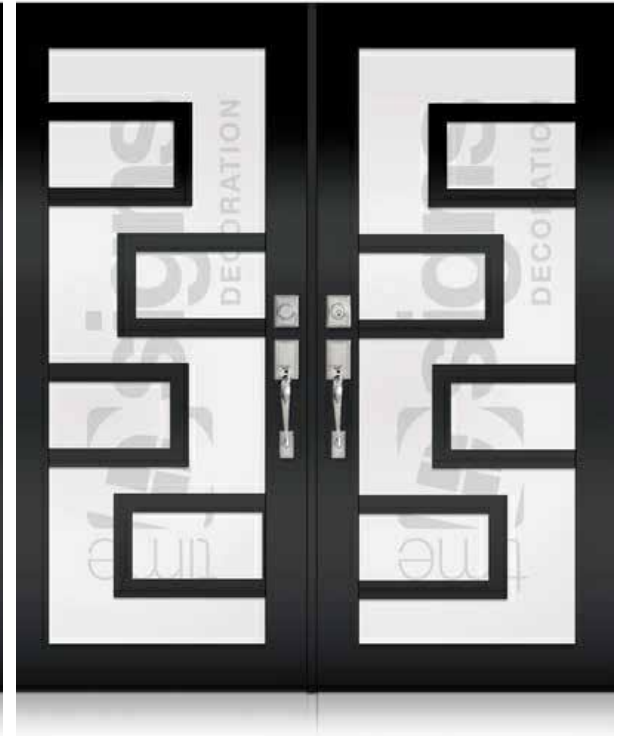

TD-DD-BLK53

DESIGN CODES MEANING GUIDE

DD= DOUBLE DOOR SD= SINGLE DOOR | B= BRONZE W= WHITE BLK= BLACK

813-830-1170 | 8270 Woodland Center Blvd #150 Tampa, FL

* Designs appearance may look different depending on the glass door proportions.