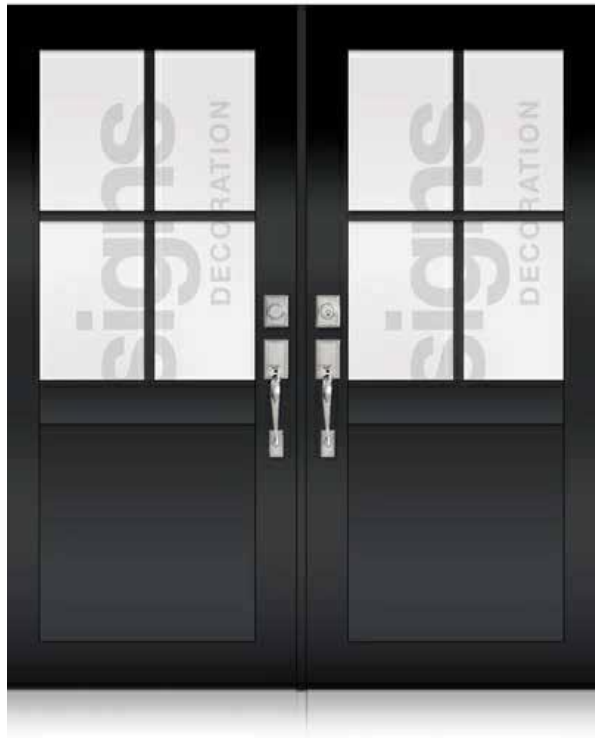

GUARDIAN SHIELD
WINDOWS AND DOORS

IMPACT DOOR DECORATIONS

TD-DD-BLK48