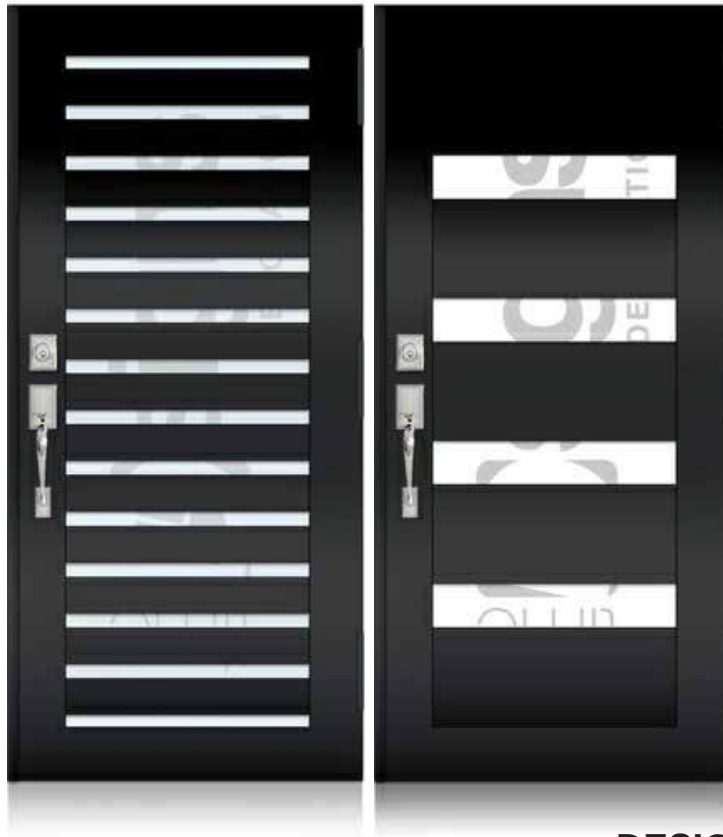

IMPACT DOOR DECORATIONS

TD-SD-BLK74

TD-SD-BLK75