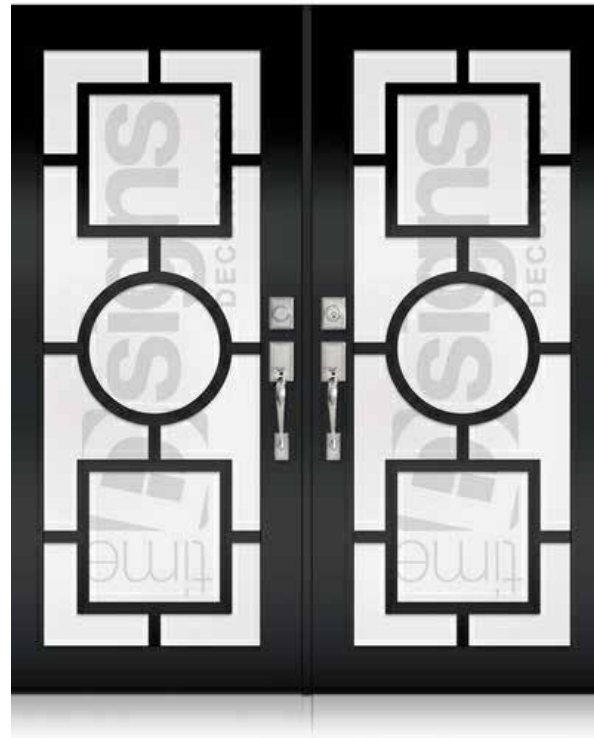

TD-DD-BLK26