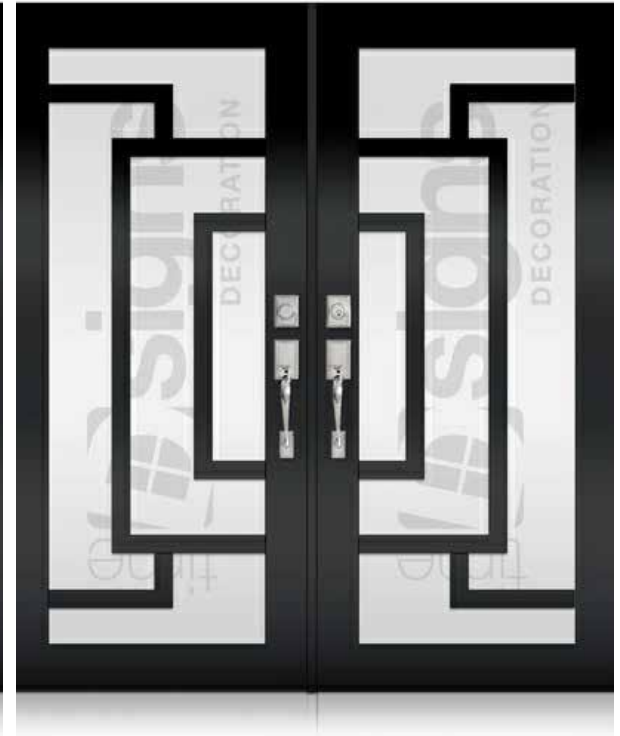

TD-DD-BLK09

DESIGN CODES MEANING GUIDE

DD= DOUBLE DOOR   **SD= SINGLE DOOR** | **B= BRONZE**   **W= WHITE**   **BLK= BLACK**

813-830-1170 | **8270 Woodland Center Blvd #150 Tampa, FL**

* Designs appearance may look different depending on the glass door proportions.