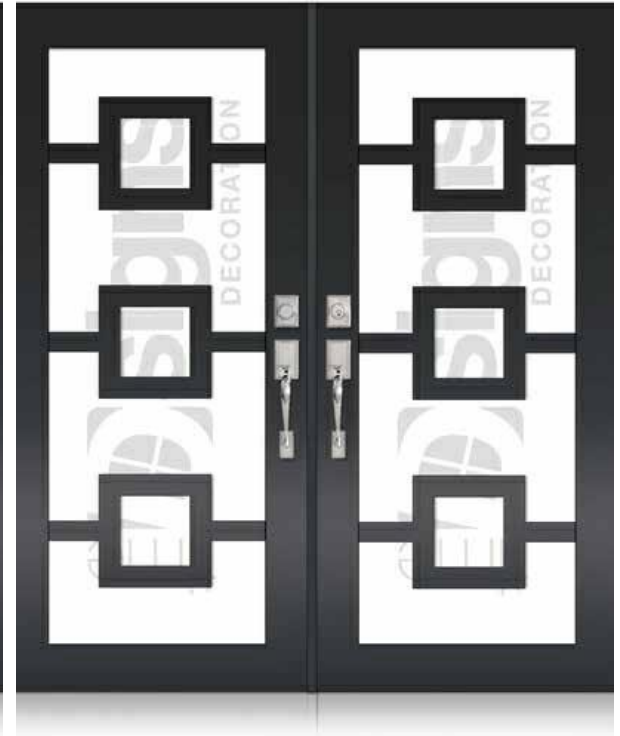

TD-DD-B62

DESIGN CODES MEANING GUIDE

DD= DOUBLE DOOR **SD= SINGLE DOOR** | **B= BRONZE** **W= WHITE** **BLK= BLACK**

813-830-1170 | **8270 Woodland Center Blvd #150 Tampa, FL**

* Designs appearance may look different depending on the glass door proportions.