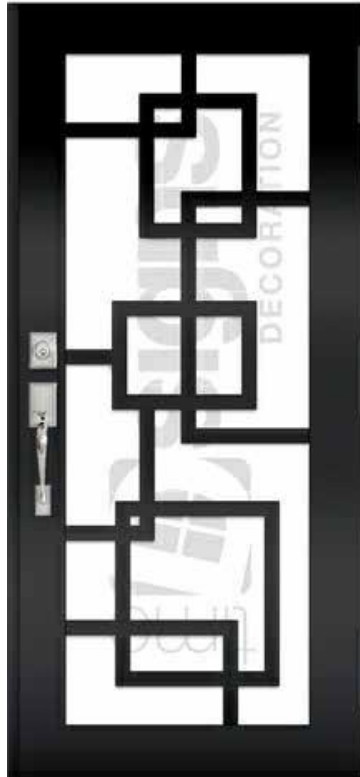

TD-SD-BLK44