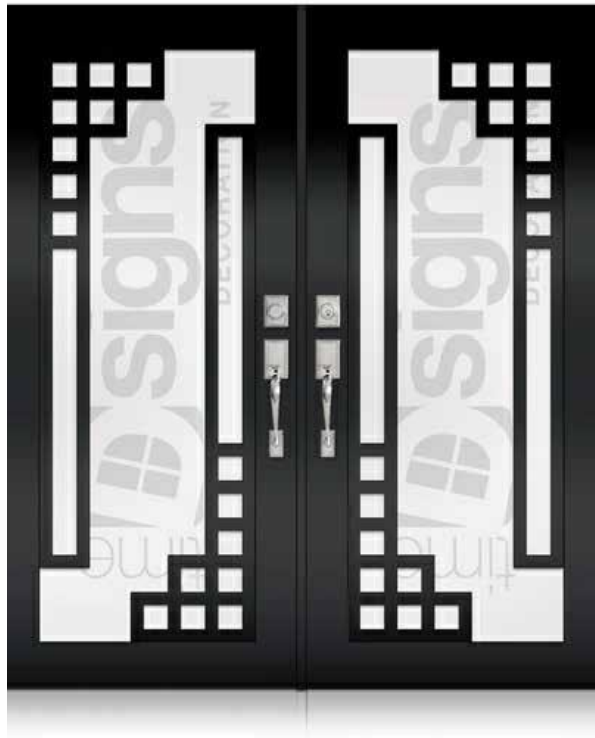

GUARDIAN SHIELD
WINDOWS AND DOORS

IMPACT DOOR DECORATIONS

TD-DD-BLK22