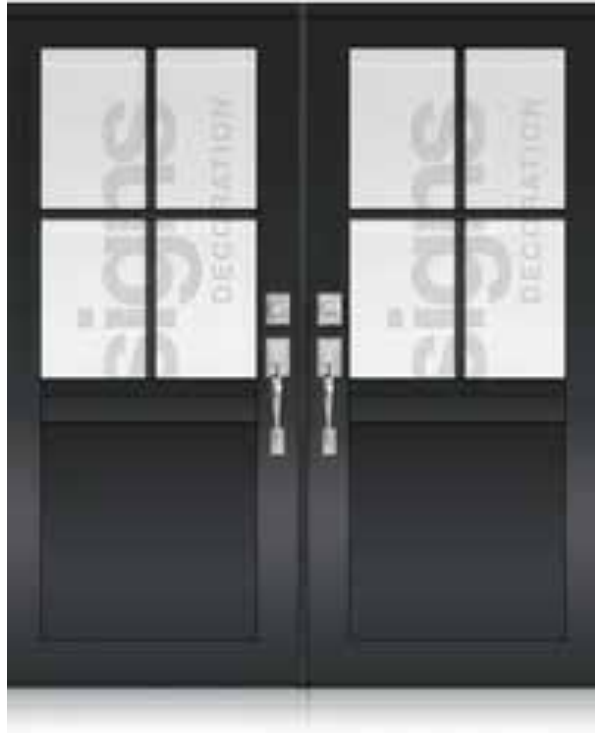

TD-DD-B48

DESIGN CODES MEANING GUIDE

DD= DOUBLE DOOR   **SD= SINGLE DOOR** | **B= BRONZE**   **W= WHITE**   **BLK= BLACK**

813-830-1170 | **8270 Woodland Center Blvd #150 Tampa, FL**

* Designs appearance may look different depending on the glass door proportions.