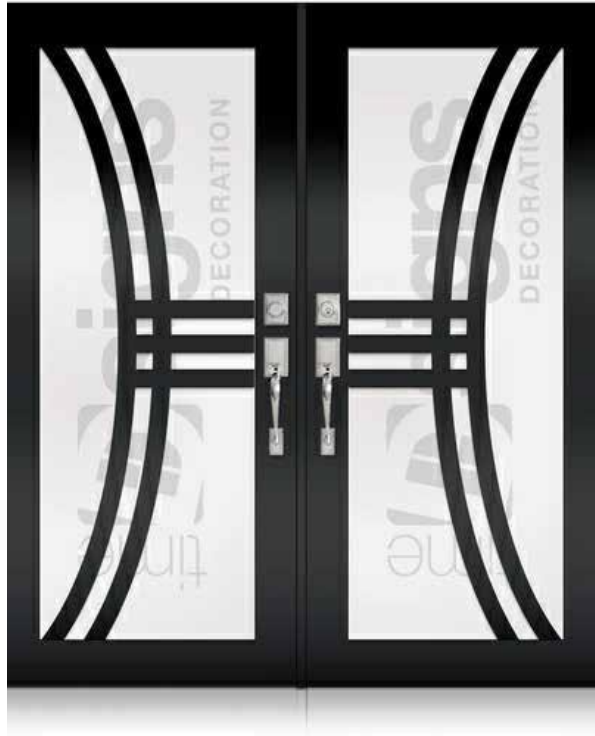

TD-DD-BLK29