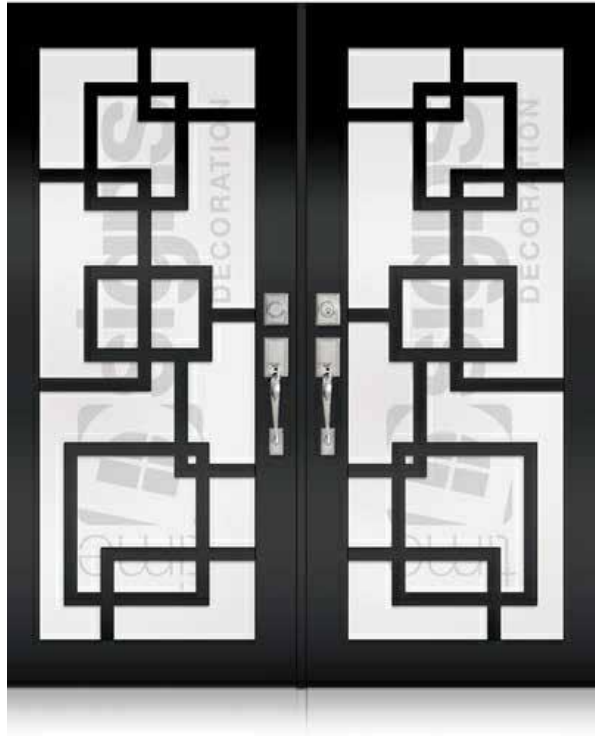

TD-DD-BLK45