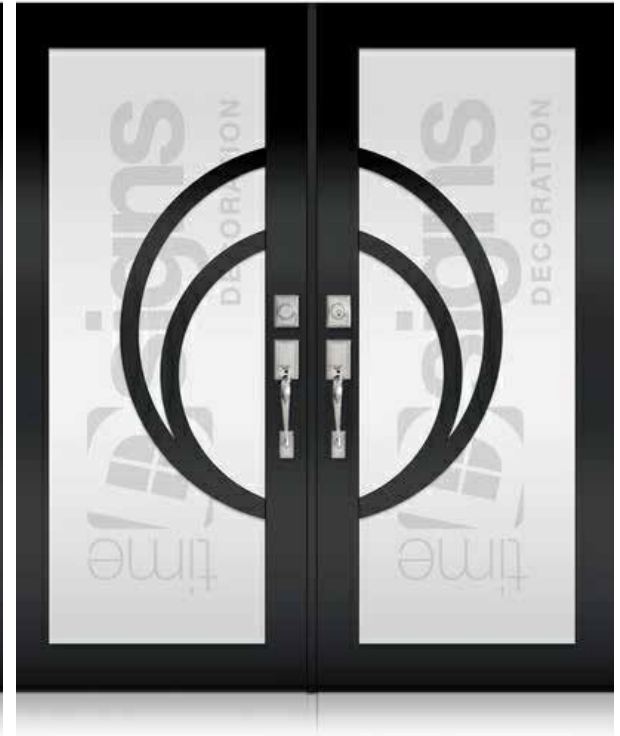

TD-DD-BLK06

DESIGN CODES MEANING GUIDE

DD= DOUBLE DOOR SD= SINGLE DOOR | B= BRONZE W= WHITE BLK= BLACK

813-830-1170 | 8270 Woodland Center Blvd #150 Tampa, FL

* Designs appearance may look different depending on the glass door proportions.