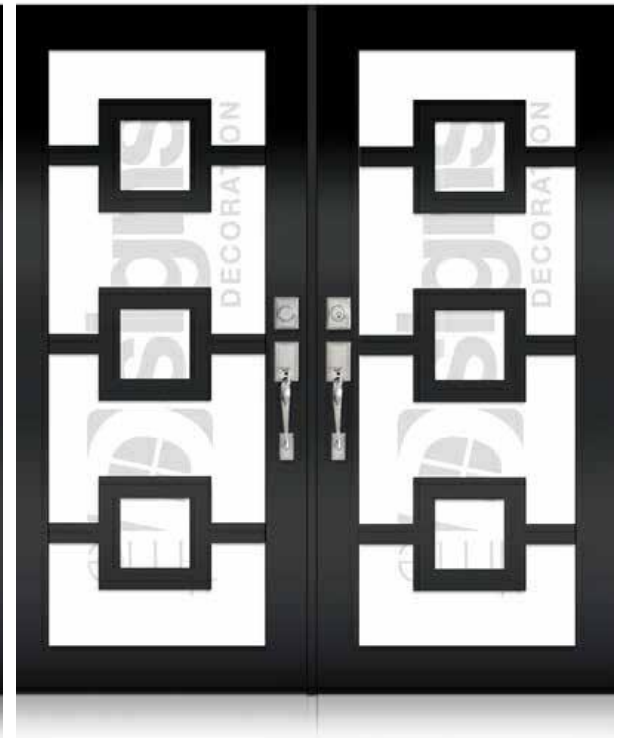

TD-DD-BLK62

DESIGN CODES MEANING GUIDE

DD= DOUBLE DOOR SD= SINGLE DOOR | B= BRONZE W= WHITE BLK= BLACK

813-830-1170 | 8270 Woodland Center Blvd #150 Tampa, FL

* Designs appearance may look different depending on the glass door proportions.