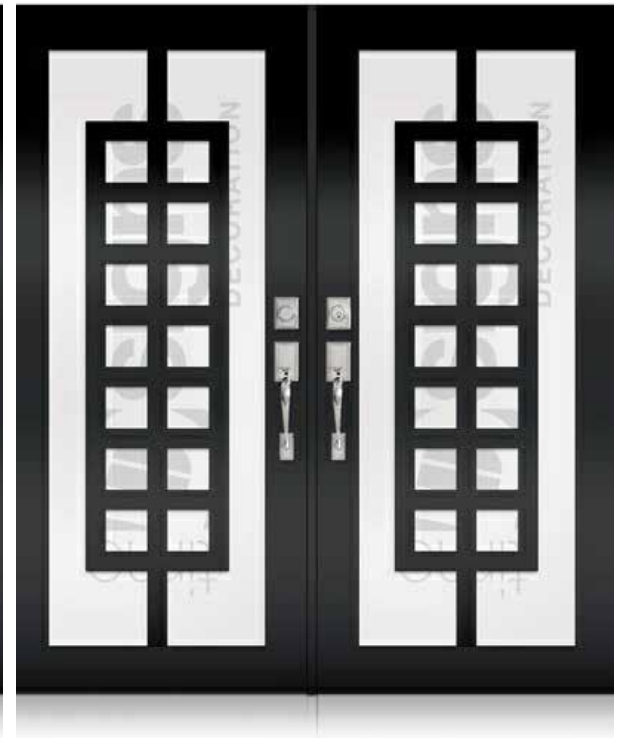

TD-DD-BLK35

DESIGN CODES MEANING GUIDE

DD= DOUBLE DOOR SD= SINGLE DOOR | B= BRONZE W= WHITE BLK= BLACK

813-830-1170 | 8270 Woodland Center Blvd #150 Tampa, FL

* Designs appearance may look different depending on the glass door proportions.