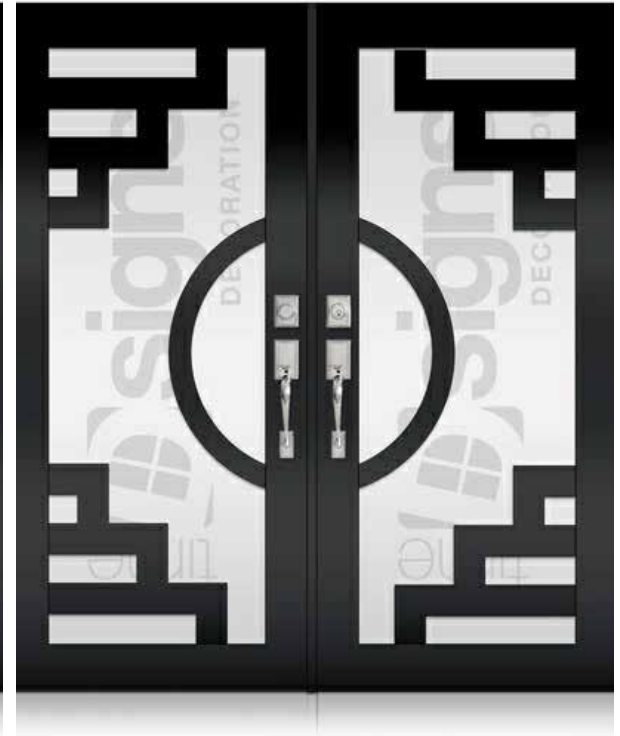

TD-DD-BLK12

DESIGN CODES MEANING GUIDE

DD= DOUBLE DOOR SD= SINGLE DOOR | B= BRONZE W= WHITE BLK= BLACK

813-830-1170 | 8270 Woodland Center Blvd #150 Tampa, FL

* Designs appearance may look different depending on the glass door proportions.