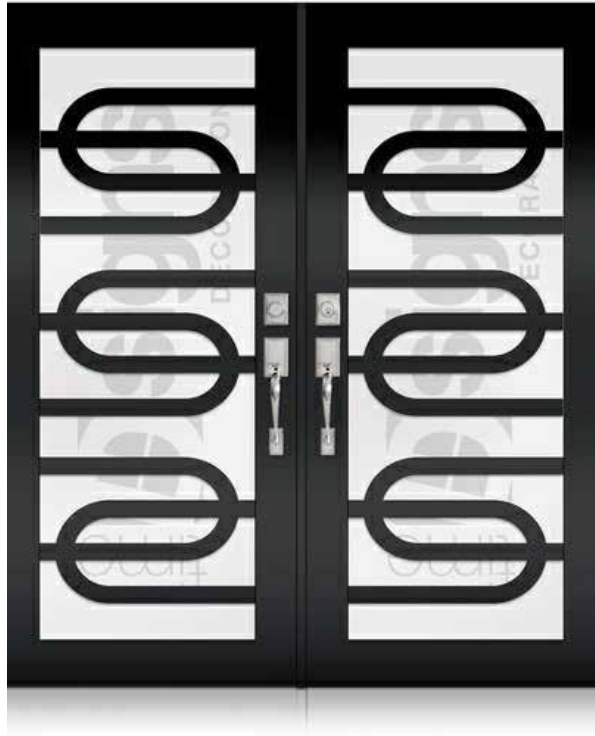

GUARDIAN SHIELD
WINDOWS AND DOORS

IMPACT DOOR DECORATIONS

TD-DD-BLK54