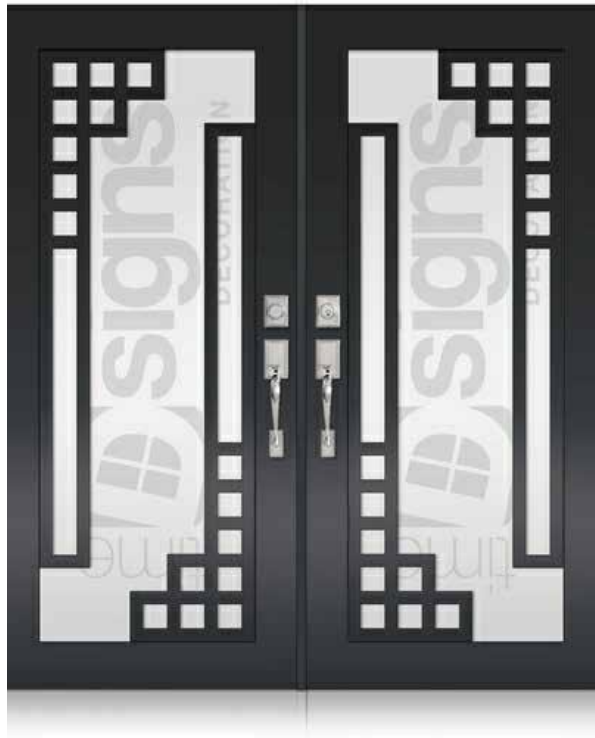

TD-DD-B22

DESIGN CODES MEANING GUIDE

DD= DOUBLE DOOR SD= SINGLE DOOR | B= BRONZE W= WHITE BLK= BLACK

813-830-1170 | 8270 Woodland Center Blvd #150 Tampa, FL

* Designs appearance may look different depending on the glass door proportions.