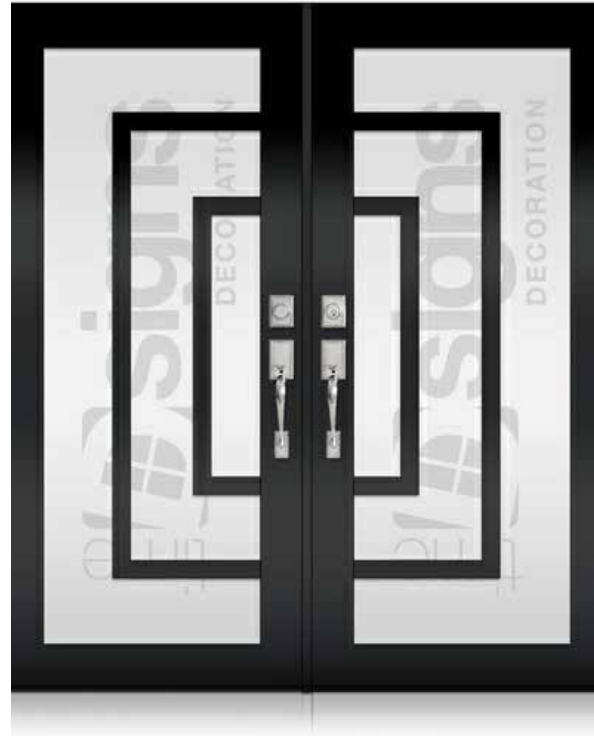

TD-DD-BLK08