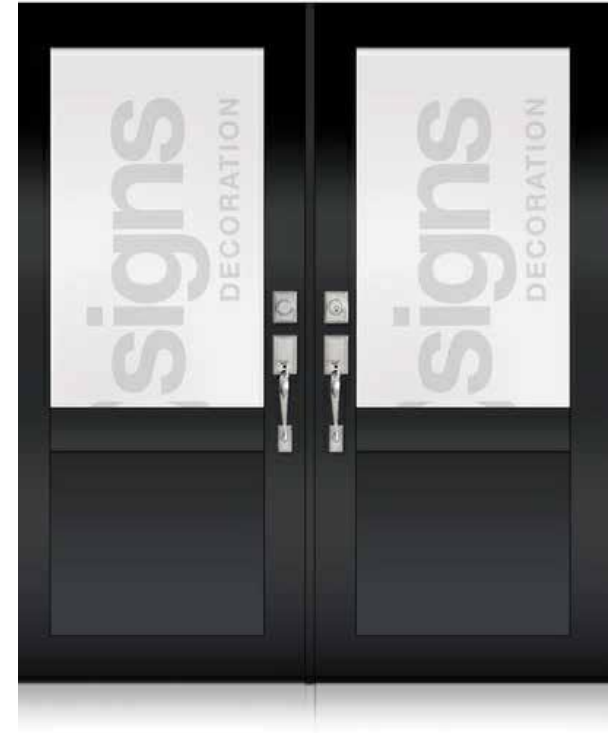

TD-DD-B47

DESIGN CODES MEANING GUIDE

DD= DOUBLE DOOR   **SD= SINGLE DOOR** | **B= BRONZE**   **W= WHITE**   **BLK= BLACK**

813-830-1170 | **8270 Woodland Center Blvd #150 Tampa, FL**

* Designs appearance may look different depending on the glass door proportions.