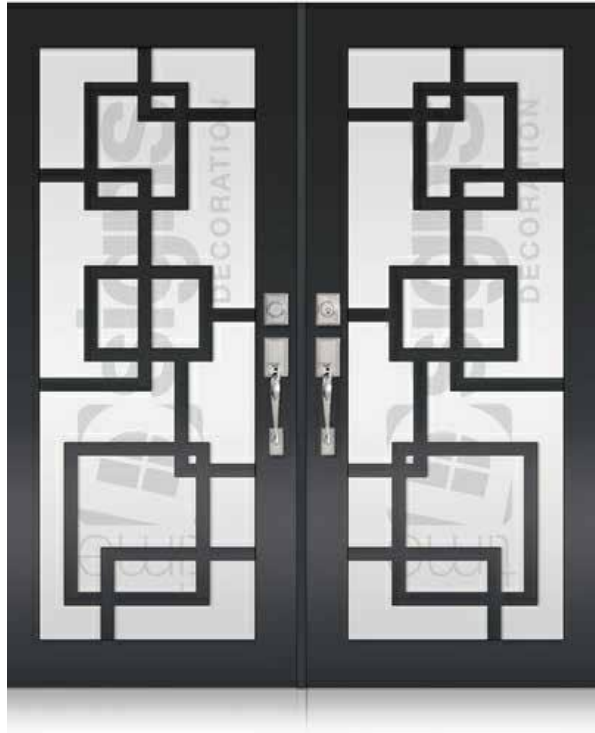

TD-DD-B45

DESIGN CODES MEANING GUIDE

DD= DOUBLE DOOR   **SD= SINGLE DOOR** | **B= BRONZE**   **W= WHITE**   **BLK= BLACK**

813-830-1170 | **8270 Woodland Center Blvd #150 Tampa, FL**

* Designs appearance may look different depending on the glass door proportions.